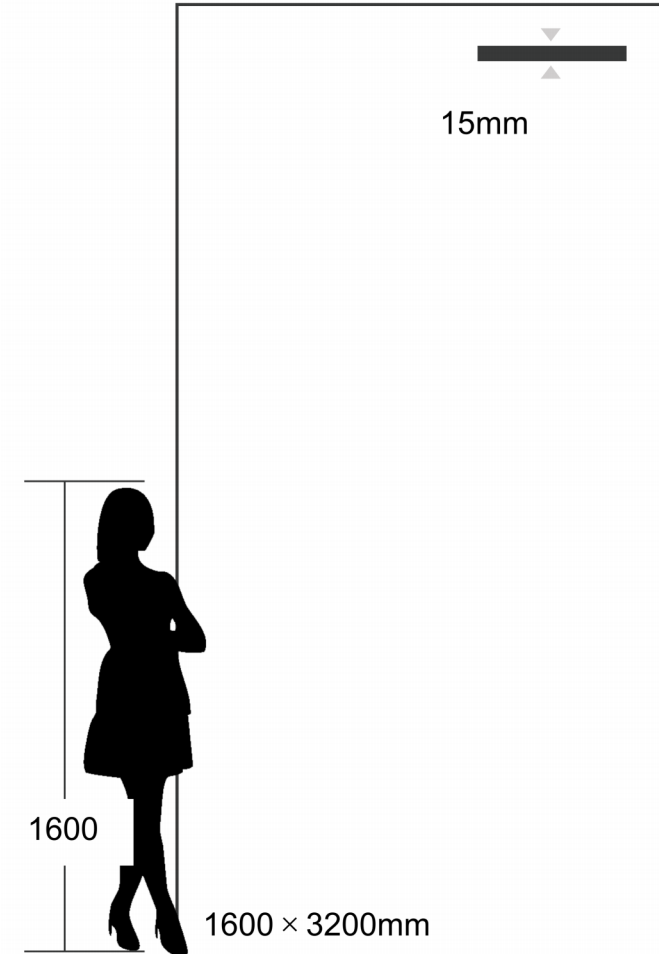

SINTERED STONE CUSTOMIZED

- Flooring
- Wall Panel
- Cabinet
- Bathroom
- Wardrobe
- Furniture
- Exterior wall
- Stair